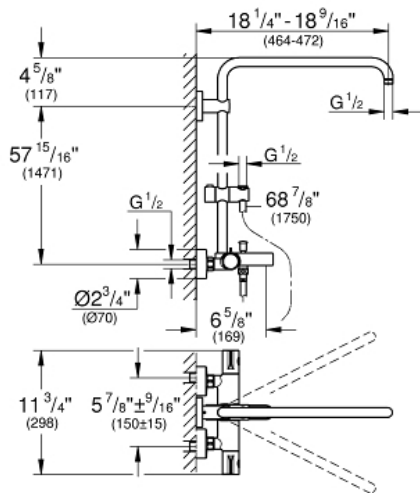

EUPHORIA SYSTEM Shower System with Bath Thermostat for Wall Mount

MODEL # 26490000

Pure Freude
an Wasser

GROHE

ADA

Product Description:

EUPHORIA SYSTEM

Shower System with Bath Thermostat for Wall Mount

Standard Specification:

- 17 3/4" horizontal swivel shower arm
- Exposed thermostat with Aquadimmer that diverts between hand shower and showerhead
- Tub Spout
- Showerhead and hand shower (not included)
- Bar with adjustable height hand shower holder
- Rotaflex metal shower hose 69" (1750mm)
- **GROHE TurboStat** Compact cartridge with wax thermoelement
- **GROHE StarLight** chrome finish
- Exposed thermostatic temperature control with SafeStop at 100°F/38°C
- Inner WaterGuide for a longer life
- Twistfree to prevent hose from twisting
- Min. recommended pressure: 15 psi
- Two discrete functions (non-shared)
- Includes adaptors for easy installation (depth adjustable)
- 6 5/8" Tub Spout reach
- Tub Spout Flow Rate: 5.3 gpm (20 L/min) at 45 PSI
- ADA Compliant handles
- Protected against backflow

Applicable Codes & Standards:

- ASME A112.18.1/CSA B125.1
- US Federal and State material regulations
- ICC/ANSI A117.1
- CalGreen

Color:

- 26490000 StarLight Chrome